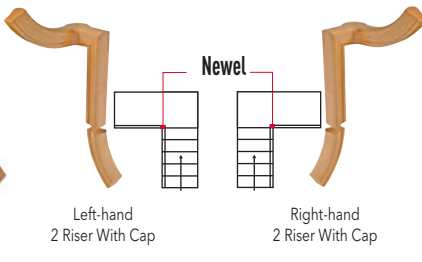

Solid Cap Hand Rail

- The top ply will be free of finger joints.
*14-16' lengths of rail may contain up to one (1) visible butt joint on the cap.
- Bottom two plys utilize finger joint construction.

Engineered hand rail consists of core filler pieces that are wrapped in the profile of the hand rail. As such, engineered hand rail has SIDES instead of PLYS.

Wall Rail Fitting

90° Quarter Turn

NOVO SKU #	LJ SKU #
7023 OAK	LJ-7023-0

Goosenecks

Goosenecks match 6010 handrail profile

Left-hand 2 Riser With Cap
Right-hand 2 Riser With Cap

NOVO SKU #	LJ SKU #
7081 OAK	S-7081-0 (LH)
7086 OAK	S-7086-0 (RH)

Left-hand 2 Riser With Cap
Right-hand 2 Riser With Cap

NOVO SKU #	LJ SKU #
7060 OAK	S-7060-0 (LH)
7065 OAK	S-7065-0 (RH)

Left-hand 2 Riser No Cap
Right-hand 2 Riser No Cap

NOVO SKU #	LJ SKU #
7071 OAK	S-7071-0 (LH)
7076 OAK	S-7076-0 (RH)