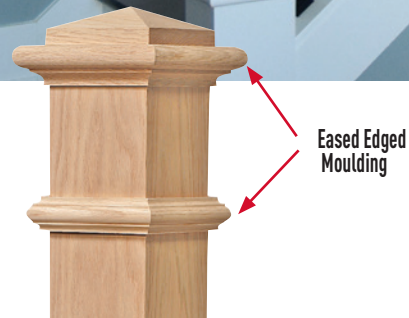

Box Newels

3 1/2"
5"
22 1/2"
24"

Chamfered Top
Flat Top

4191 | 4291
Interchangeable pyramid and flat caps included.
Can also be purchased separately.

NOVO SKU #	LJ SKU #	(L)
P 4191 OAK	LJP-4491-O	55"
P 4191 POPLR	LJP-4491-P	
P 4191 PRIMD	LJP-4491-PRG	
P 4191 WOAK	LJP-4491-WO	
R 4191 OAK	LJRC-4491-O	
R 4191 POPLR	LJRC-4491-P	
P 4291 OAK	LJP-4591-O	55"
P 4291 POPLR	LJP-4591-P	
P 4291 WOAK	LJP-4591-WO	
R 4291 OAK	LJRC-4591-O	
R 4291 POPLR	LJRC-4591-P	

Plain Rec. Panel Starting
P-4191 R-4191 5-1/2"
P-4291 R-4291 6-1/4"

Plain 3-1/2"
S 4075 56"

Newel Mounting Block included.

NOVO SKU #	LJ SKU #	(L)
S 4075 OAK	S-4075-O	56"
S 4075 POPLR	S-4075-P	

4075 C OAK
4091 C OAK

7 1/2"
7 1/2"
22 1/2"
23"

Chamfered Top
Flat Top

4075NC
without cap

4091NC
without cap

Plain 3-1/2"
Plain 6-1/4"

NOVO SKU #	LJ SKU #	(L)
4075 C OAK	LJ-C4075-O	CAP
4091 C OAK	LJ-C4091-O	CAP
4075 NC PRIMD	LJ-4075NC-PRG	54-23/64"
4091 NC PRIMD	LJ-4091NC-PRG	53-3/8"

Achieve a similar look using: **6010** Rail | **R4191** Box Newel
PLA 4 Balusters w **AK01** Knuckles | **PS02** Shoes

3 1/2"
5"
22 1/2"
24"

Chamfered Top
Flat Top

4391
Interchangeable pyramid and flat caps included.
Can also be purchased separately.

NOVO SKU #	LJ SKU #	(L)
P 4391 OAK	LJP-4691-O	55"
P 4391 POPLR	LJP-4691-P	
R 4391 OAK	LJRC-4691-O	
R 4391 POPLR	LJRC-4691-P	

Plain Rec. Panel Starting
P-4391 R-4391 7-1/2"

Newel Mounting Block included.