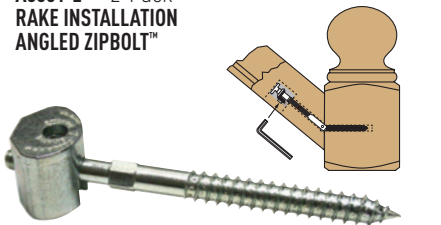

ZipBolt™ Rail Installation Hardware

NOVO SKU #	LJ SKU #
3001 DG OAK	ZIPBOLT DRILL GUIDE
3001 DR OAK	ZIPBOLT DRIVER
A 3001 SF OAK	ZIPBOLT ANGLEDSF2-O
3001 SF OAK	ZIPBOLT SLIPFIX 2-O (2-PACK)
3001 SP OAK	ZIPBOLT RAILBOLT
2 3001 SP OAK	ZIPBOLT RAILBOLT 2-O (2-PACK)
A 3001 OAK	ZIPBOLT ANGLED
A 3001-2 OAK	ZIPBOLT ANGLED 2-O (2-PACK)
3001 UT OAK	ZIPBOLT SUPERUT-O/B

Job-Lot Kit includes 9.5 oz. Adhesive Cartridge and nozzle for use in standard caulking guns. (Open work time is 5 minutes. Fills approximately 70 holes depending on hole size.)

NOVO SKU #	LJ SKU #
3707 EPOXY	LI-3707

Contractor Epoxy Adhesive 28 oz. (Open work time is 18 minutes. Fills approximately 122 holes depending on hole size. Includes mixing nozzle)

NOVO SKU #	LJ SKU #
3701 EPOXY	LI-3701

Wall Rail Brackets

NOVO SKU #	LJ SKU #	DESCRIPTION
3012 AN SIRON	LJ-3012-AN	Wall Bracket Ant. Nickel
3012 BB SIRON	LJ-3012-BB	Wall Bracket Bright Brass
3012 BM SIRON	LJ-3012-BM	Wall Bracket Black Matte
3012 BZ SIRON	LJ-3012-BZ	Wall Bracket Bronze
3012 PC SIRON	LJ-3012-PC	Wall Bracket Pol Chrome
3012 SN SIRON	LJ-3012-SN	Wall Bracket Satin Nickel

NOVO SKU #	LJ SKU #	DESCRIPTION
3127 BB SIRON	LJ-3127-BB	Wall Bracket Bright Brass
3127 BM SIRON	LJ-3127-BM	Wall Bracket Black Matte
3127 BZ SIRON	LJ-3127-BZ	Wall Bracket Oil Rub Bronze
3127 PC SIRON	LJ-3127-PC	Wall Bracket Polished Chrome
3127 SN SIRON	LJ-3127-SN	Wall Bracket Satin Nickel