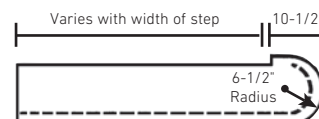

Reversible Starting Step
8010
10-1/2" x 48", 60" or 72"
OAK