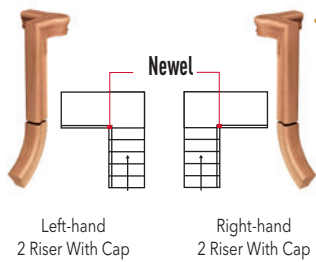

Solid Cap Hand Rail

- The top ply will be free of finger joints.
*14-16' lengths of rail may contain up to one (1) visible butt joint on the cap.
- Bottom two plys utilize finger joint construction.

Engineered hand rail consists of core filler pieces that are wrapped in the profile of the hand rail. As such, engineered hand rail has SIDES instead of PLYS.

Wall Rail Fitting

90° Quarter Turn

NOVO SKU #	LJ SKU #
7023 OAK	LJ-7023-0

Goosenecks

Goosenecks match 6010 handrail profile

Left-hand 2 Riser With Cap
Right-hand 2 Riser With Cap

NOVO SKU #	LJ SKU #
7081 OAK	S-7081-0 (LH)
7086 OAK	S-7086-0 (RH)

Left-hand 2 Riser With Cap
Right-hand 2 Riser With Cap

NOVO SKU #	LJ SKU #
7060 OAK	S-7060-0 (LH)
7065 OAK	S-7065-0 (RH)

Left-hand 2 Riser No Cap
Right-hand 2 Riser No Cap

NOVO SKU #	LJ SKU #
7071 OAK	S-7071-0 (LH)
7076 OAK	S-7076-0 (RH)