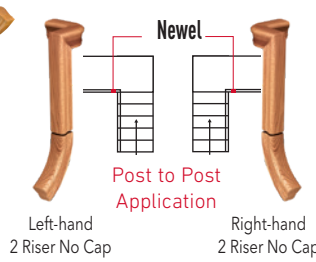

Solid Cap Hand Rail

- The top ply will be free of finger joints.
*14-16' lengths of rail may contain up to one (1) visible butt joint on the cap.
- Bottom two plys utilize finger joint construction.

Engineered hand rail consists of core filler pieces that are wrapped in the profile of the hand rail. As such, engineered hand rail has SIDES instead of PLYS.

Butt joints instead of finger joints

Engineered Hand Rail

- Constructed using butt joints instead of finger joints.
- Solid wood filler pieces wrapped in profiled finish wood pieces.

Solid wood top, sides and bottom

Wall Rail Fitting

90° Quarter Turn

NOVO SKU #	LJ SKU #
7023 OAK	LJ-7023-0

Goosenecks

Goosenecks match 6010 handrail profile

Left-hand 2 Riser With Cap
Right-hand 2 Riser With Cap

NOVO SKU #	LJ SKU #
7081 OAK	S-7081-0 (LH)
7086 OAK	S-7086-0 (RH)

Left-hand 2 Riser With Cap
Right-hand 2 Riser With Cap

NOVO SKU #	LJ SKU #
7060 OAK	S-7060-0 (LH)
7065 OAK	S-7065-0 (RH)

Left-hand 2 Riser No Cap
Right-hand 2 Riser No Cap

NOVO SKU #	LJ SKU #
7071 OAK	S-7071-0 (LH)
7076 OAK	S-7076-0 (RH)