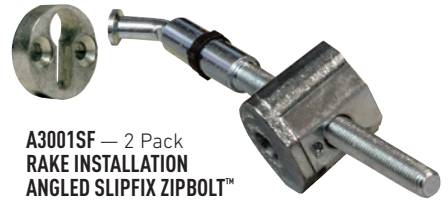

ZipBolt™ Rail Installation Hardware

NOVO SKU #	LJ SKU #
3001 DG OAK	ZIPBOLT DRILL GUIDE
3001 DR OAK	ZIPBOLT DRIVER
A 3001 SF OAK	ZIPBOLT ANGLEDSF2-O
3001 SF OAK	ZIPBOLT SLIPFIX 2-O (2-PACK)
3001 SP OAK	ZIPBOLT RAILBOLT
2 3001 SP OAK	ZIPBOLT RAILBOLT 2-O (2-PACK)
A 3001 OAK	ZIPBOLT ANGLED
A 3001-2 OAK	ZIPBOLT ANGLED 2-O (2-PACK)
3001 UT OAK	ZIPBOLT SUPERUT-O/B

A3001 — Single
A3001-2 — 2-Pack
RAKE INSTALLATION
ANGLED ZIPBOLT™

3001SP
2 3001SP — 2-Pack
ZIPBOLT™

3001SF — 2 Pack
BALCONY INSTALLATION
SLIPFIX ZIPBOLT™

3001DG
ZIPBOLT™ DRILL GUIDE
KIT

A3001SF — 2 Pack
RAKE INSTALLATION
ANGLED SLIPFIX ZIPBOLT™