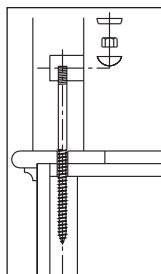

Newel/Rail Installation Hardware

3001 / 3079
RAIL BOLT

3078
RAIL / POST FASTENER

3004
NEWEL MOUNTING KIT

3005
KEYLOCK™ NEWEL
MOUNTING FASTENER

3008-10
NEWEL POST FASTENER
10-3/4"

NOVO SKU #	LJ SKU #	DESCRIPTION
3000 OAK	LJ-3000-0	Tapered Plug 1" Oak
3001 OAK	LJ-3001	Rail Bolt (No Plug)
3004 OAK	LJ-3004	Newel Mounting Kit
3005 OAK	LJ-3005	Keylock Fastener
3006 OAK	LJ-3006-0	Newel Mounting Plate / Oak Trim
3006 PL OAK	LJ-3006-PLATE	Newel Mounting Plate Only
3008 10 OAKPP	LJ-3008-10-0/P	Newel Fastener Oak/Poplar Plug
3009 OAK	LJ-3009-0	Angle Bracket Post Fastener - 3" Oak Trim
3019 OAK	LJ-3019-0	Angle Bracket Post Fastener - 3-1/2" Oak Trim
3024 OAK	LJ-3024-0	Tapered Plug 1/2" Oak 100 Pack
3025 OAK	LJ-3025-0	Tapered Plug 1" Oak 25 Pack
3026 OAK	LJ-3026-0	Button Plug 1/2" Oak 50 Pack
3033 OAK	LJ-3033	Dowel Runner Tool
3076 OAK	LJ-3076	Baluster Dowel Fast Screws 50 Pack
3078 OAKPP	LJ-3078-0/P	Rail/Post Fastener / Oak/Poplar Plug
3079 OAKPP	LJ-3079-0/P	Rail Bolt Kit / Oak/Poplar Plug