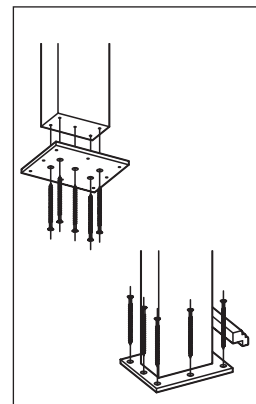

3009 - 3" Angle Bracket Post Fastener Kit
3019 - 3-1/2" Angle Bracket Post Fastener Kit
ANGLE BRACKET POST FASTENER