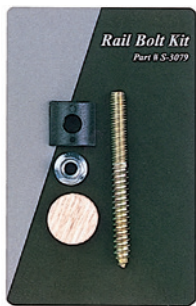

Newel/Rail Installation Hardware

3001 / 3079
RAIL BOLT