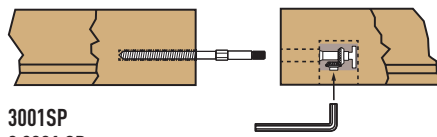

3001SP
2 3001SP — 2-Pack
ZIPBOLT™